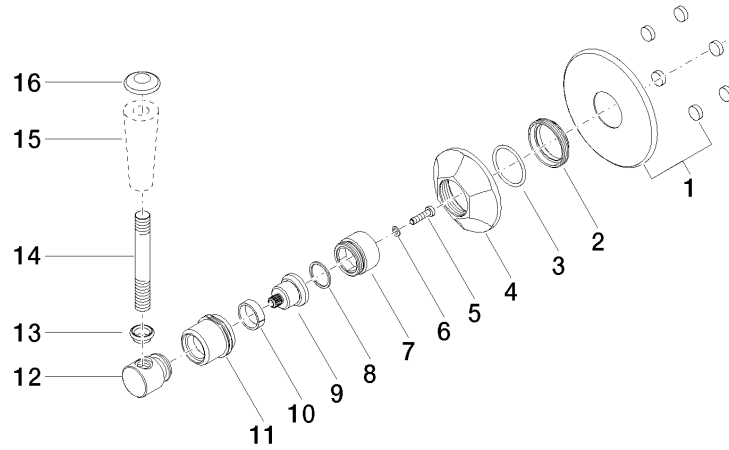

ST 060 300 2371

- rotary diverter
- rosette Ø 85 mm

Individual components of this set

You need the following components for this set

1x 36 104 371-06

1x 11 170 370-06

MADISON Concealed two- and three-way diverter - Brushed Platinum

MADISON

ST 060 300 2371

ST 060 300 2371

- rotary diverter
- rosette Ø 85 mm

ST 060 300 2371

mm [inches]

Certificates

LGA_28456.

Spare parts list

No.	Item Number	Name	Quantity used	Delivery time
1	90 27 97 007 00-06	cover	1	10
2	09 23 10 125-00	nut	1	10
3	90 14 10 063 00 90	seal	1	2
4	09 27 37 101-06	rosette	1	10
5	09 30 30 069 90	screw	1	2
6	09 30 11 194 90	disc	1	2
7	09 18 30 007-06	sleeve	1	-
Spare part can no longer be ordered, please order the replacement item				
8	90 28 10 030 00 90	ring	1	2
9	09 12 12 064-06	base	1	-
Spare part can no longer be ordered, please order the replacement item				
10	90 14 15 021 00 90	ring	1	2
11	09 21 02 160-06	cover	1	10
12	09 20 37 101-06	handle	1	10
13	09 20 37 001-06	handle	1	10
14	09 28 22 013 90	pipe	1	2
15	11 170 370-06	MADISON Lever insert - Brushed Platinum	1	10
16	09 30 30 062-06	screw	1	10

ST 060 300 2371

- for basin fittings

NOTE: Mixers are supplied without lever inserts.
Please order the lever inserts separately!

	Brushed Platinum	11 170 370-06
	Chrome	11 170 370-00
	Gold (23.9kt)	11 170 370-01
	Platinum	11 170 370-08
	Durabross (23kt Gold)	11 170 370-09
	white	11 170 370-12
	black	11 170 370-13
	Brushed Durabross (23kt Gold)	11 170 370-28
	Brushed Dark Platinum	11 170 370-99