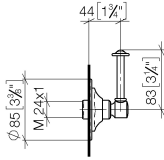

MADISON

ST 060 300 2371

ST 060 300 2371

- rotary diverter
- rosette Ø 85 mm

ST 060 300 2371

mm [inches]

Certificates

LGA_28456.

Spare parts list

No.	Item Number	Name	Quantity used	Delivery time
1	90 27 97 007 00-06	cover	1	10
2	09 23 10 125-00	nut	1	10
3	90 14 10 063 00 90	seal	1	2
4	09 27 37 101-06	rosette	1	10
5	09 30 30 069 90	screw	1	2
6	09 30 11 194 90	disc	1	2
7	09 18 30 007-06	sleeve	1	-
Spare part can no longer be ordered, please order the replacement item				
8	90 28 10 030 00 90	ring	1	2
9	09 12 12 064-06	base	1	-
Spare part can no longer be ordered, please order the replacement item				
10	90 14 15 021 00 90	ring	1	2
11	09 21 02 160-06	cover	1	10
12	09 20 37 101-06	handle	1	10
13	09 20 37 001-06	handle	1	10
14	09 28 22 013 90	pipe	1	2
15	11 170 370-06	MADISON Lever insert - Brushed Platinum	1	10
16	09 30 30 062-06	screw	1	10